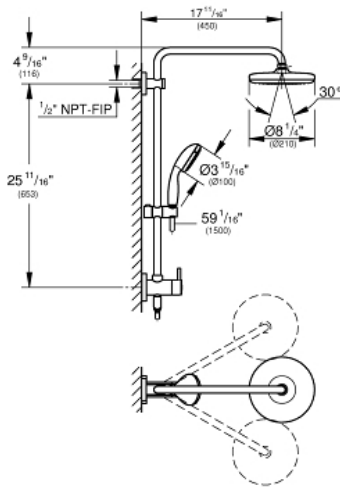

# RETROFIT SYSTEM 210 Shower System

MODEL # 26123001

Pure Freude  
an Wasser

GROHE

## Product Description: RETROFIT SYSTEM 210 Shower System

### Standard Specification:

- Consisting of:
  - 17 3/4" horizontal swivel shower arm
  - Switch between hand shower and shower head shower via built-in diverter
- Allows change between:
  - Head shower Tempesta 210 (26 409)
  - Spray pattern: Rain
  - With ball joint
  - Rotation angle  $\pm 15^\circ$
  - Hand shower New Tempesta 100
- 2 Spray patterns:
  - 2 Adjustable spray patterns: Rain, Jet
  - Adjustable height bar with gliding element
  - Distance between diverter and upper bracket: 25 3/4" (653 mm)
  - Rotaflex shower hose (59") (28 417)
  - Angle adapter to prevent hose interfering with shower valve
- GROHE EcoJoy 1.75 gpm (6.6 l/min) flow limiter
- GROHE DreamSpray perfect spray pattern
- GROHE StarLight chrome finish
- SpeedClean anti-lime system
- Inner WaterGuide for a longer life
- Twistfree to prevent hose from twisting
- Min. recommended pressure: 15 psi (1.0 bar)
- System includes 2 back flow preventers
- Optional compensation disc (26 030) available for uneven wall installation
- Optional height extension (26 464) available for raising the shower head